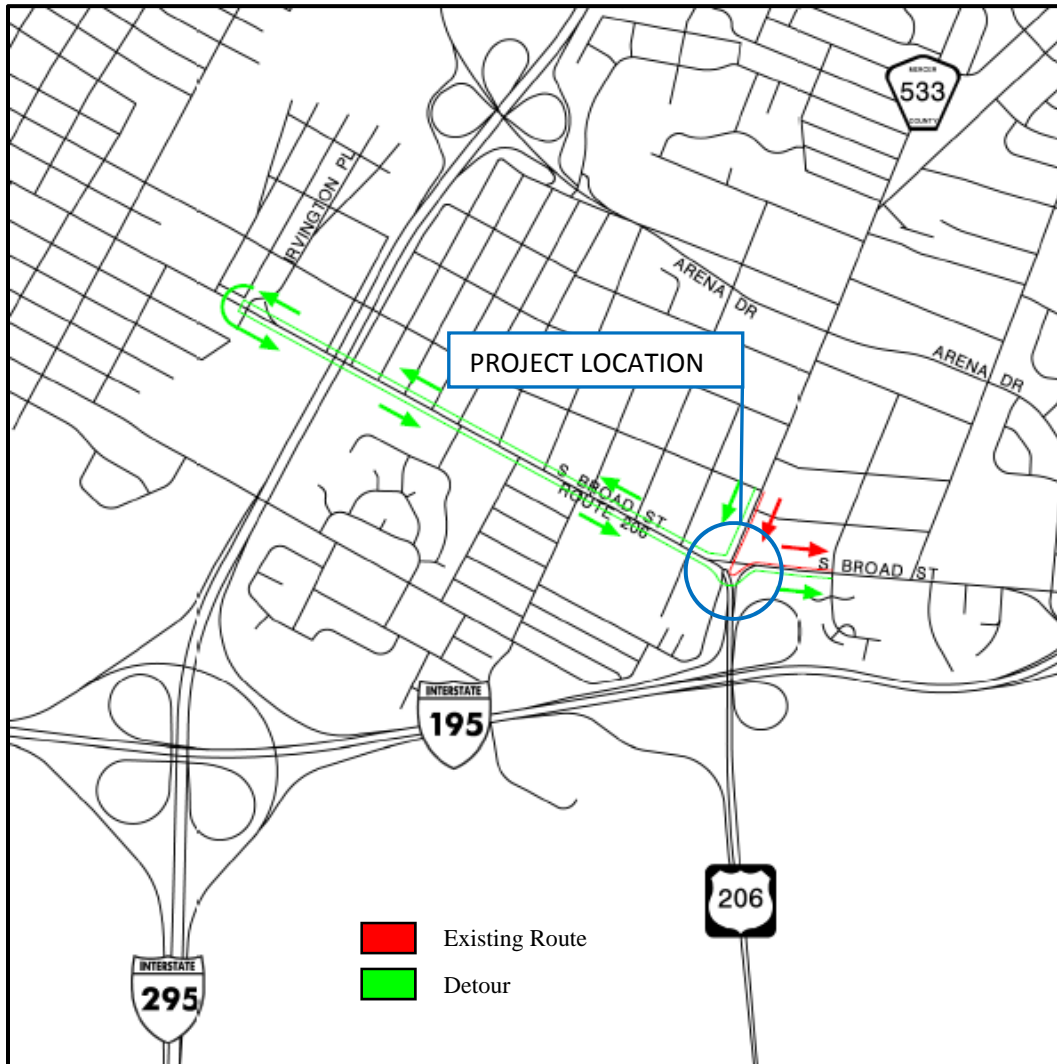

WHITEHORSE AVE. SB TO ROUTE 206 SB

STAGE 2, 2A, 3, 3A

1. Whitehorse Avenue SB to Arena Drive WB
2. Arena Drive WB to I-295 SB
3. I-295 SB to I-195 EB
4. I-195 EB to Route 206 SB

WHITEHORSE AVE. SB TO ROUTE 206 SB

STAGE 2, 2A, 3, 3A

1. Whitehorse Avenue SB to Route 206 NB
2. Route 206 NB to Irvington Place
3. Irvington Place to Route 206 SB

Route 206 White Horse Circle (CR 533, 524) Intersection Improvements
Detour Routes

WHITEHORSE AVE. SB TO BROAD STREET EB

STAGE 2, 2A, 3, 3A

1. Whitehorse Avenue to Route 206 NB
2. Route 206 NB to Irvington Place
3. Irvington Place to Route 206 SB
4. Route 206 SB to Broad Street

Route 206 White Horse Circle (CR 533, 524) Intersection Improvements
Detour Routes

ROUTE 206 SB TO WHITEHORSE AVE. OVERNIGHT ONLY

STAGE 3A

1. Route 206 SB to Carmen Avenue
2. Carmen Avenue to Route 206 NB
3. Route 206 NB to Broad Street EB
4. Broad Street EB to Broad Street WB
5. Broad Street WB to Whitehorse Avenue