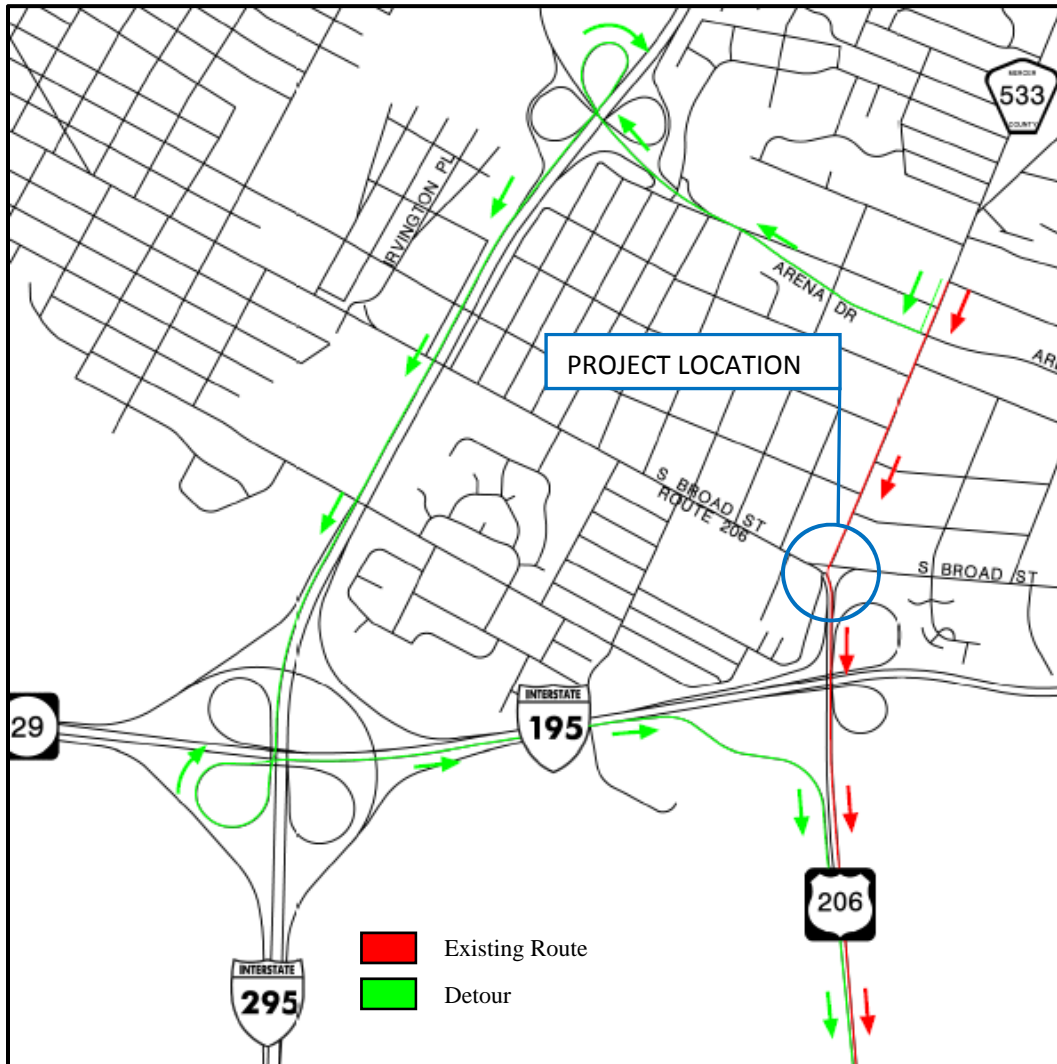

ROUTE 206 NB TO WHITEHORSE AVE. NB

STAGE 2, 2A

1. Route 206 NB to I-195 WB
2. I-195 WB to I-295 NB
3. I-295 NB to Arena Drive EB
4. Arena Drive EB to Whitehorse Avenue

Route 206 White Horse Circle (CR 533, 524) Intersection Improvements
Detour Routes

BROAD STREET WB TO ROUTE 206 SB

STAGE 2, 2A, 3, 3A

1. Broad Street WB to Route 206 NB
2. Route 206 NB to Irvington Place
3. Irvington Place to Route 206 SB

Route 206 White Horse Circle (CR 533, 524) Intersection Improvements
Detour Routes

WHITEHORSE AVE. SB TO ROUTE 206 SB

STAGE 2, 2A, 3, 3A

1. Whitehorse Avenue SB to Arena Drive WB
2. Arena Drive WB to I-295 SB
3. I-295 SB to I-195 EB
4. I-195 EB to Route 206 SB

WHITEHORSE AVE. SB TO ROUTE 206 SB

STAGE 2, 2A, 3, 3A

1. Whitehorse Avenue SB to Route 206 NB
2. Route 206 NB to Irvington Place
3. Irvington Place to Route 206 SB

Route 206 White Horse Circle (CR 533, 524) Intersection Improvements
Detour Routes