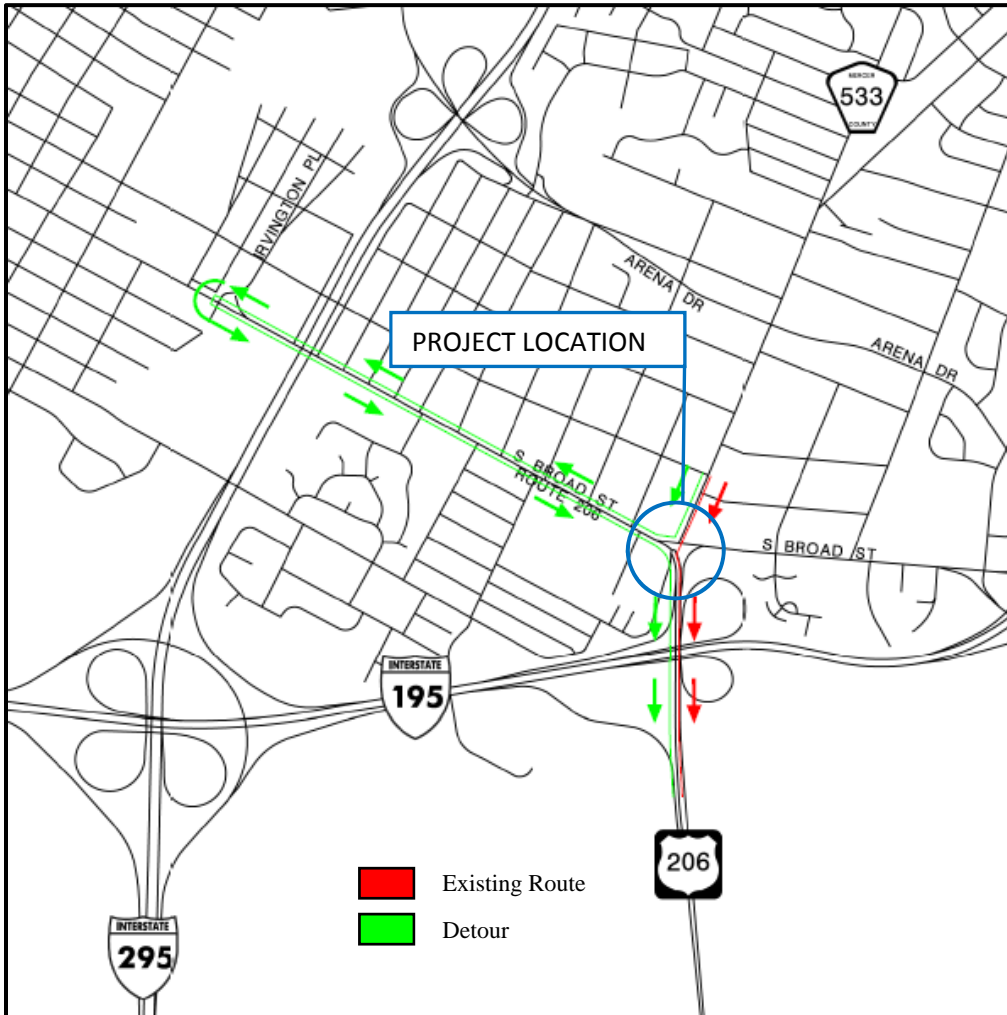

BROAD STREET WB TO ROUTE 206 SB

STAGE 2, 2A, 3, 3A

1. Broad Street WB to Route 206 NB
2. Route 206 NB to Irvington Place
3. Irvington Place to Route 206 SB

Route 206 White Horse Circle (CR 533, 524) Intersection Improvements
Detour Routes

WHITEHORSE AVE. SB TO ROUTE 206 SB

STAGE 2, 2A, 3, 3A

1. Whitehorse Avenue SB to Arena Drive WB
2. Arena Drive WB to I-295 SB
3. I-295 SB to I-195 EB
4. I-195 EB to Route 206 SB

WHITEHORSE AVE. SB TO ROUTE 206 SB

STAGE 2, 2A, 3, 3A

1. Whitehorse Avenue SB to Route 206 NB
2. Route 206 NB to Irvington Place
3. Irvington Place to Route 206 SB

Route 206 White Horse Circle (CR 533, 524) Intersection Improvements
Detour Routes

WHITEHORSE AVE. SB TO BROAD STREET EB

STAGE 2, 2A, 3, 3A

1. Whitehorse Avenue to Route 206 NB
2. Route 206 NB to Irvington Place
3. Irvington Place to Route 206 SB
4. Route 206 SB to Broad Street

Route 206 White Horse Circle (CR 533, 524) Intersection Improvements
Detour Routes