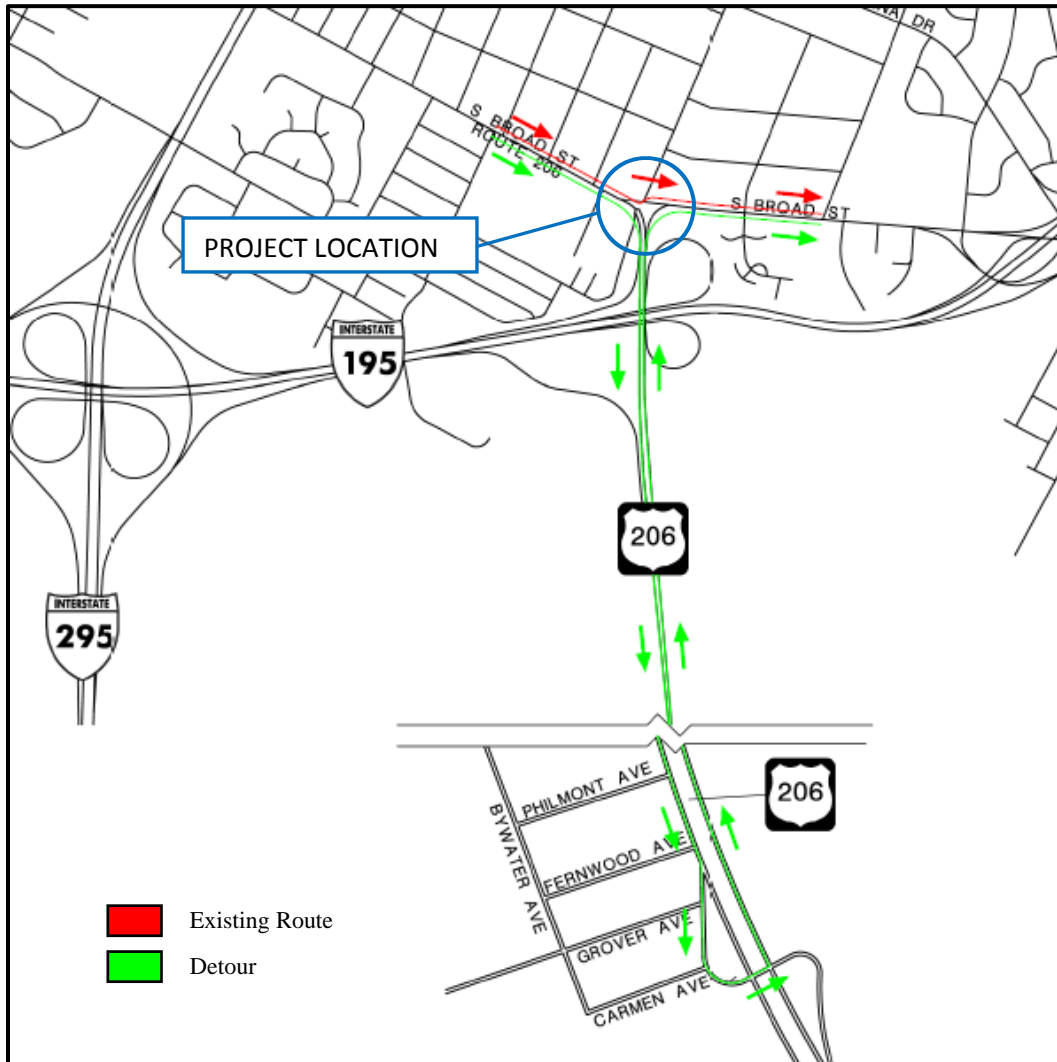

WHITEHORSE AVE. SB TO ROUTE 206 SB

STAGE 2, 2A, 3, 3A

1. Whitehorse Avenue SB to Arena Drive WB
2. Arena Drive WB to I-295 SB
3. I-295 SB to I-195 EB
4. I-195 EB to Route 206 SB

WHITEHORSE AVE. SB TO ROUTE 206 SB

ROUTE 206 SB TO WHITEHORSE AVE. NB

STAGE 2, 2A

1. Route 206 SB to Broad Street EB
2. Broad Street EB to Broad Street WB
3. Broad Street WB to Whitehorse Avenue

Route 206 White Horse Circle (CR 533, 524) Intersection Improvements
Detour Routes

ROUTE 206 SB TO BROAD STREET

OVERNIGHT ONLY

STAGE 2A, 3A

1. Route 206 SB to Carmen Avenue
2. Carmen Avenue to Route 206 NB
3. Route 206 NB to Broad Street

Route 206 White Horse Circle (CR 533, 524) Intersection Improvements
Detour Routes

ROUTE 206 SB TO WHITEHORSE AVE. OVERNIGHT ONLY

STAGE 3A

1. Route 206 SB to Carmen Avenue
2. Carmen Avenue to Route 206 NB
3. Route 206 NB to Broad Street EB
4. Broad Street EB to Broad Street WB
5. Broad Street WB to Whitehorse Avenue