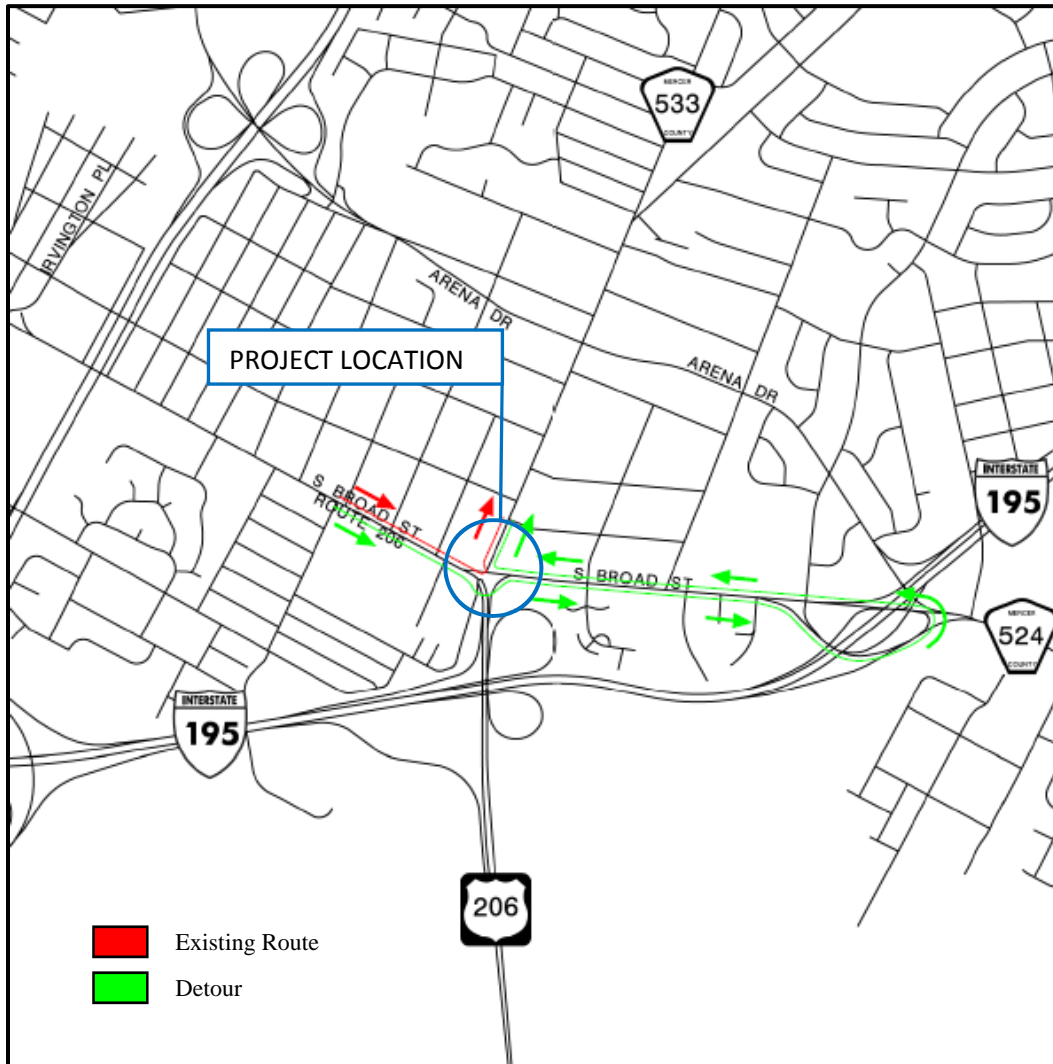

ROUTE 206 SB TO WHITEHORSE AVE. NB

STAGE 2, 2A

1. Route 206 SB to Broad Street EB
2. Broad Street EB to Broad Street WB
3. Broad Street WB to Whitehorse Avenue

Route 206 White Horse Circle (CR 533, 524) Intersection Improvements
Detour Routes