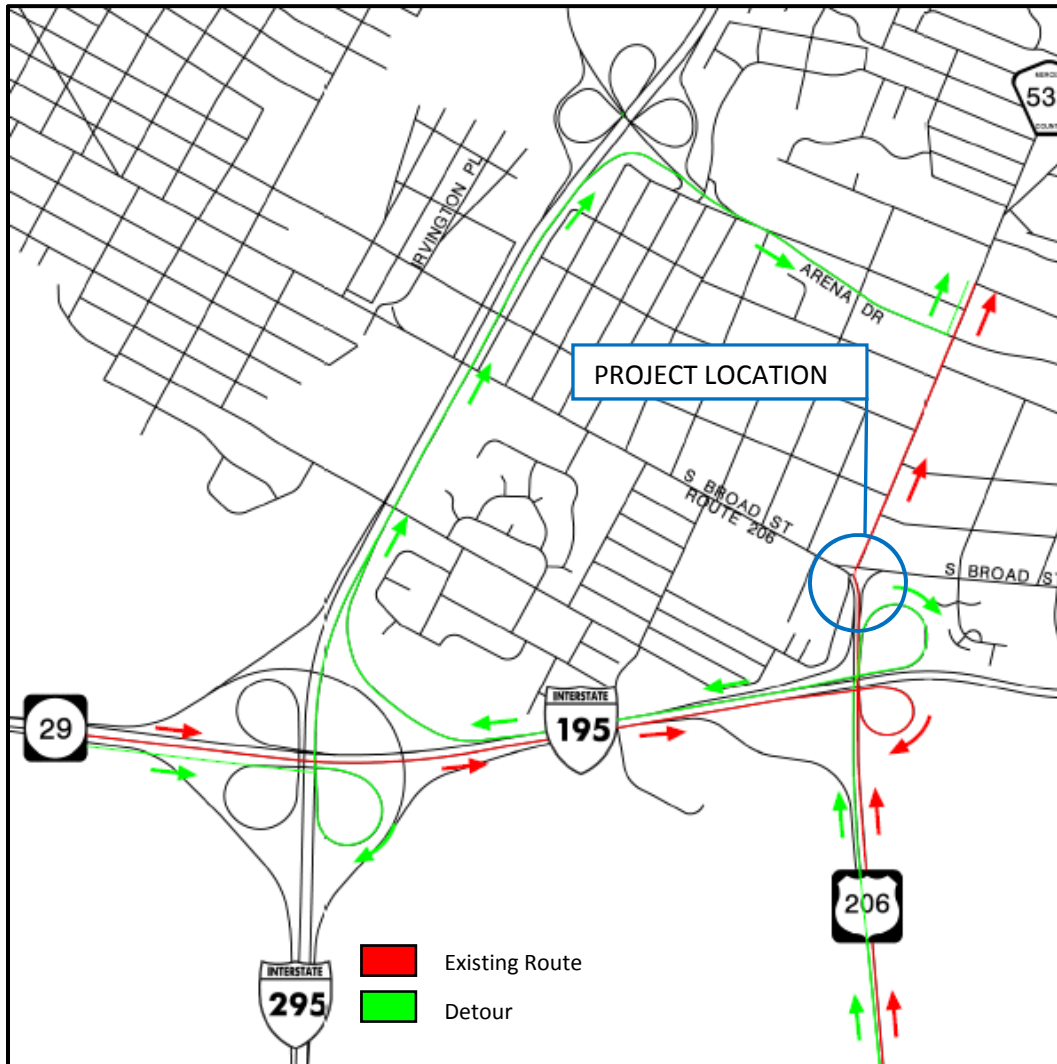

ROUTE 206 NB TO WHITEHORSE AVE. NB

STAGE 2, 2A

1. Route 206 NB to I-195 WB
2. I-195 WB to I-295 NB
3. I-295 NB to Arena Drive EB
4. Arena Drive EB to Whitehorse Avenue

Route 206 White Horse Circle (CR 533, 524) Intersection Improvements
Detour Routes

BROAD STREET WB TO ROUTE 206 SB

STAGE 2, 2A, 3, 3A

1. Broad Street WB to Route 206 NB
2. Route 206 NB to Irvington Place
3. Irvington Place to Route 206 SB

Route 206 White Horse Circle (CR 533, 524) Intersection Improvements
Detour Routes

WHITEHORSE AVE. SB TO ROUTE 206 SB

STAGE 2, 2A, 3, 3A

1. Whitehorse Avenue SB to Arena Drive WB
2. Arena Drive WB to I-295 SB
3. I-295 SB to I-195 EB
4. I-195 EB to Route 206 SB

WHITEHORSE AVE. SB TO ROUTE 206 SB

ROUTE 206 SB TO WHITEHORSE AVE. OVERNIGHT ONLY

STAGE 3A

1. Route 206 SB to Carmen Avenue
2. Carmen Avenue to Route 206 NB
3. Route 206 NB to Broad Street EB
4. Broad Street EB to Broad Street WB
5. Broad Street WB to Whitehorse Avenue