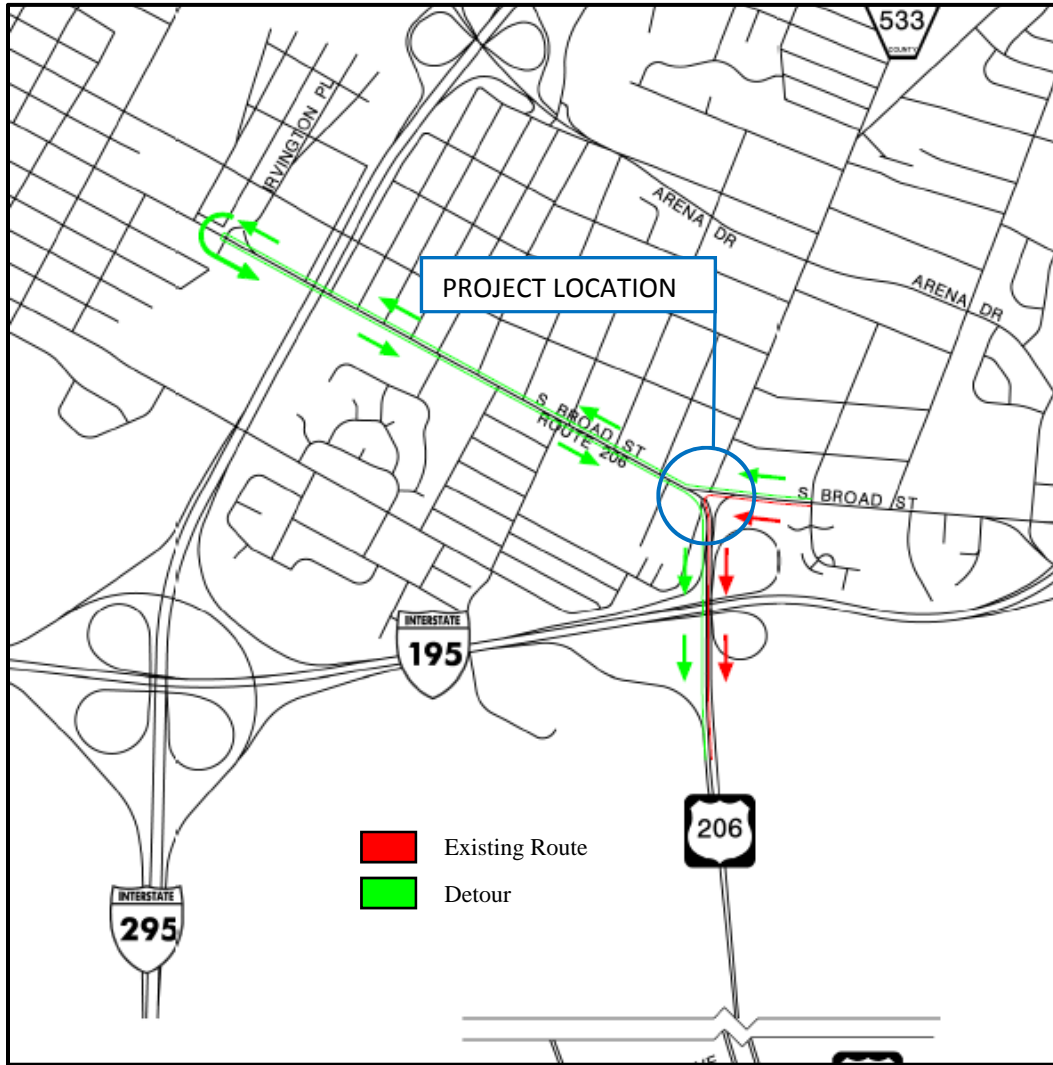

ROUTE 206 NB TO WHITEHORSE AVE. NB

STAGE 2, 2A

1. Route 206 NB to I-195 WB
2. I-195 WB to I-295 NB
3. I-295 NB to Arena Drive EB
4. Arena Drive EB to Whitehorse Avenue

Route 206 White Horse Circle (CR 533, 524) Intersection Improvements
Detour Routes

BROAD STREET WB TO ROUTE 206 SB

STAGE 2, 2A, 3, 3A

1. Broad Street WB to Route 206 NB
2. Route 206 NB to Irvington Place
3. Irvington Place to Route 206 SB

Route 206 White Horse Circle (CR 533, 524) Intersection Improvements
Detour Routes

WHITEHORSE AVE. SB TO ROUTE 206 SB

STAGE 2, 2A, 3, 3A

1. Whitehorse Avenue SB to Arena Drive WB
2. Arena Drive WB to I-295 SB
3. I-295 SB to I-195 EB
4. I-195 EB to Route 206 SB

WHITEHORSE AVE. SB TO ROUTE 206 SB

ROUTE 206 SB TO WHITEHORSE AVE. OVERNIGHT ONLY

STAGE 3A

1. Route 206 SB to Carmen Avenue
2. Carmen Avenue to Route 206 NB
3. Route 206 NB to Broad Street EB
4. Broad Street EB to Broad Street WB
5. Broad Street WB to Whitehorse Avenue