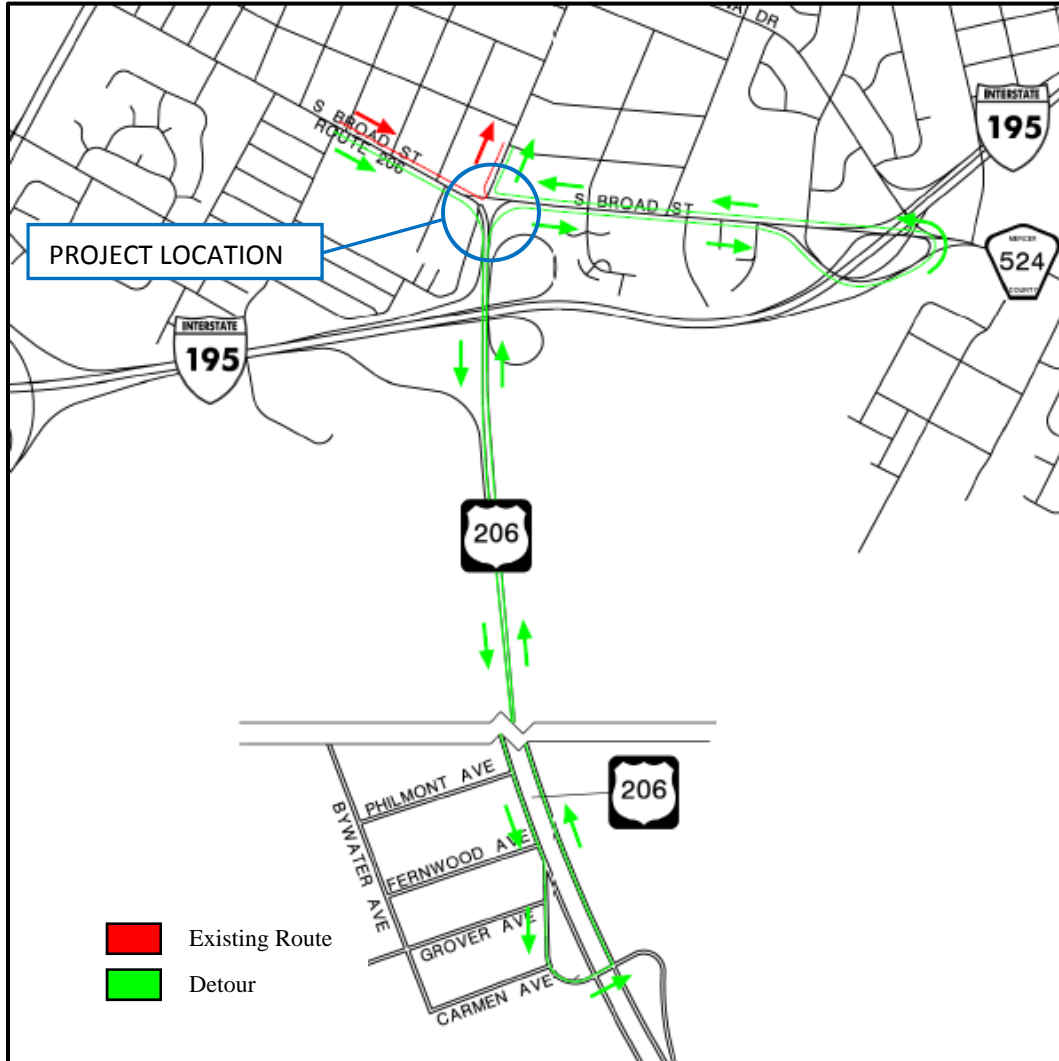

ROUTE 206 NB TO WHITEHORSE AVE. NB

STAGE 2, 2A

1. Route 206 NB to I-195 WB
2. I-195 WB to I-295 NB
3. I-295 NB to Arena Drive EB
4. Arena Drive EB to Whitehorse Avenue

Route 206 White Horse Circle (CR 533, 524) Intersection Improvements
Detour Routes

ROUTE 206 SB TO WHITEHORSE AVE. NB

STAGE 2, 2A

1. Route 206 SB to Broad Street EB
2. Broad Street EB to Broad Street WB
3. Broad Street WB to Whitehorse Avenue

Route 206 White Horse Circle (CR 533, 524) Intersection Improvements
Detour Routes

ROUTE 206 SB TO BROAD STREET

OVERNIGHT ONLY

STAGE 2A, 3A

1. Route 206 SB to Carmen Avenue
2. Carmen Avenue to Route 206 NB
3. Route 206 NB to Broad Street

Route 206 White Horse Circle (CR 533, 524) Intersection Improvements
Detour Routes

ROUTE 206 SB TO WHITEHORSE AVE. OVERNIGHT ONLY

STAGE 3A

1. Route 206 SB to Carmen Avenue
2. Carmen Avenue to Route 206 NB
3. Route 206 NB to Broad Street EB
4. Broad Street EB to Broad Street WB
5. Broad Street WB to Whitehorse Avenue