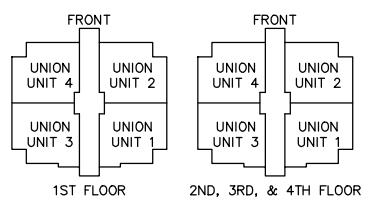

LOT	LOCATION	SQ FT	MODEL	FLR.
161	911 HALIFAX PLACE	1,250	SANTA FE	1ST
162	921 HALIFAX PLACE	1,250	SANTA FE	2ND
163	931 HALIFAX PLACE	1,250	SANTA FE	3RD
164	941 HALIFAX PLACE	1,250	SANTA FE	4TH
165	912 HALIFAX PLACE	1,250	UNION	1ST
166	922 HALIFAX PLACE	1,250	UNION	2ND
167	932 HALIFAX PLACE	1,250	UNION	3RD
168	942 HALIFAX PLACE	1,250	UNION	4TH
169	913 HALIFAX PLACE	1,150	TOPEKA	1ST
170	923 HALIFAX PLACE	1,150	TOPEKA	2ND
171	933 HALIFAX PLACE	1,150	TOPEKA	3RD
172	943 HALIFAX PLACE	1,150	TOPEKA	4TH
173	914 HALIFAX PLACE	1,150	TOPEKA	1ST
174	924 HALIFAX PLACE	1,150	TOPEKA	2ND
175	934 HALIFAX PLACE	1,150	TOPEKA	3RD
176	944 HALIFAX PLACE	1,150	TOPEKA	4TH
177	915 HALIFAX PLACE	1,150	TOPEKA	1ST
178	925 HALIFAX PLACE	1,150	TOPEKA	2ND
179	935 HALIFAX PLACE	1,150	TOPEKA	3RD
180	945 HALIFAX PLACE	1,150	TOPEKA	4TH
181	916 HALIFAX PLACE	1,150	TOPEKA	1ST
182	926 HALIFAX PLACE	1,150	TOPEKA	2ND
183	936 HALIFAX PLACE	1,150	TOPEKA	3RD
184	946 HALIFAX PLACE	1,150	TOPEKA	4TH

SEE SHEET 7.03 FOR LOT DETAILS

TYPICAL BUILDING LAYOUTS