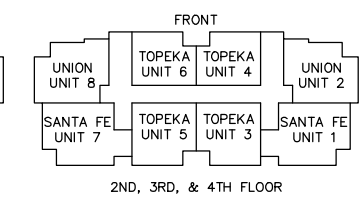

TYPICAL BUILDING LAYOUTS

SEE SHEET 7

HOUSE NUMBER PLAN

TOWNSHIP OF HAMILTON
MERCER COUNTY, NEW JERSEY

VINCENT J. RIGELON, JR NJSPLS 33111
LAND MAP, INC.

3694 NOTTINGHAM WAY HAMILTON, NJ 08890

SCALE 1"= 50'

SEPTEMBER 1, 2010