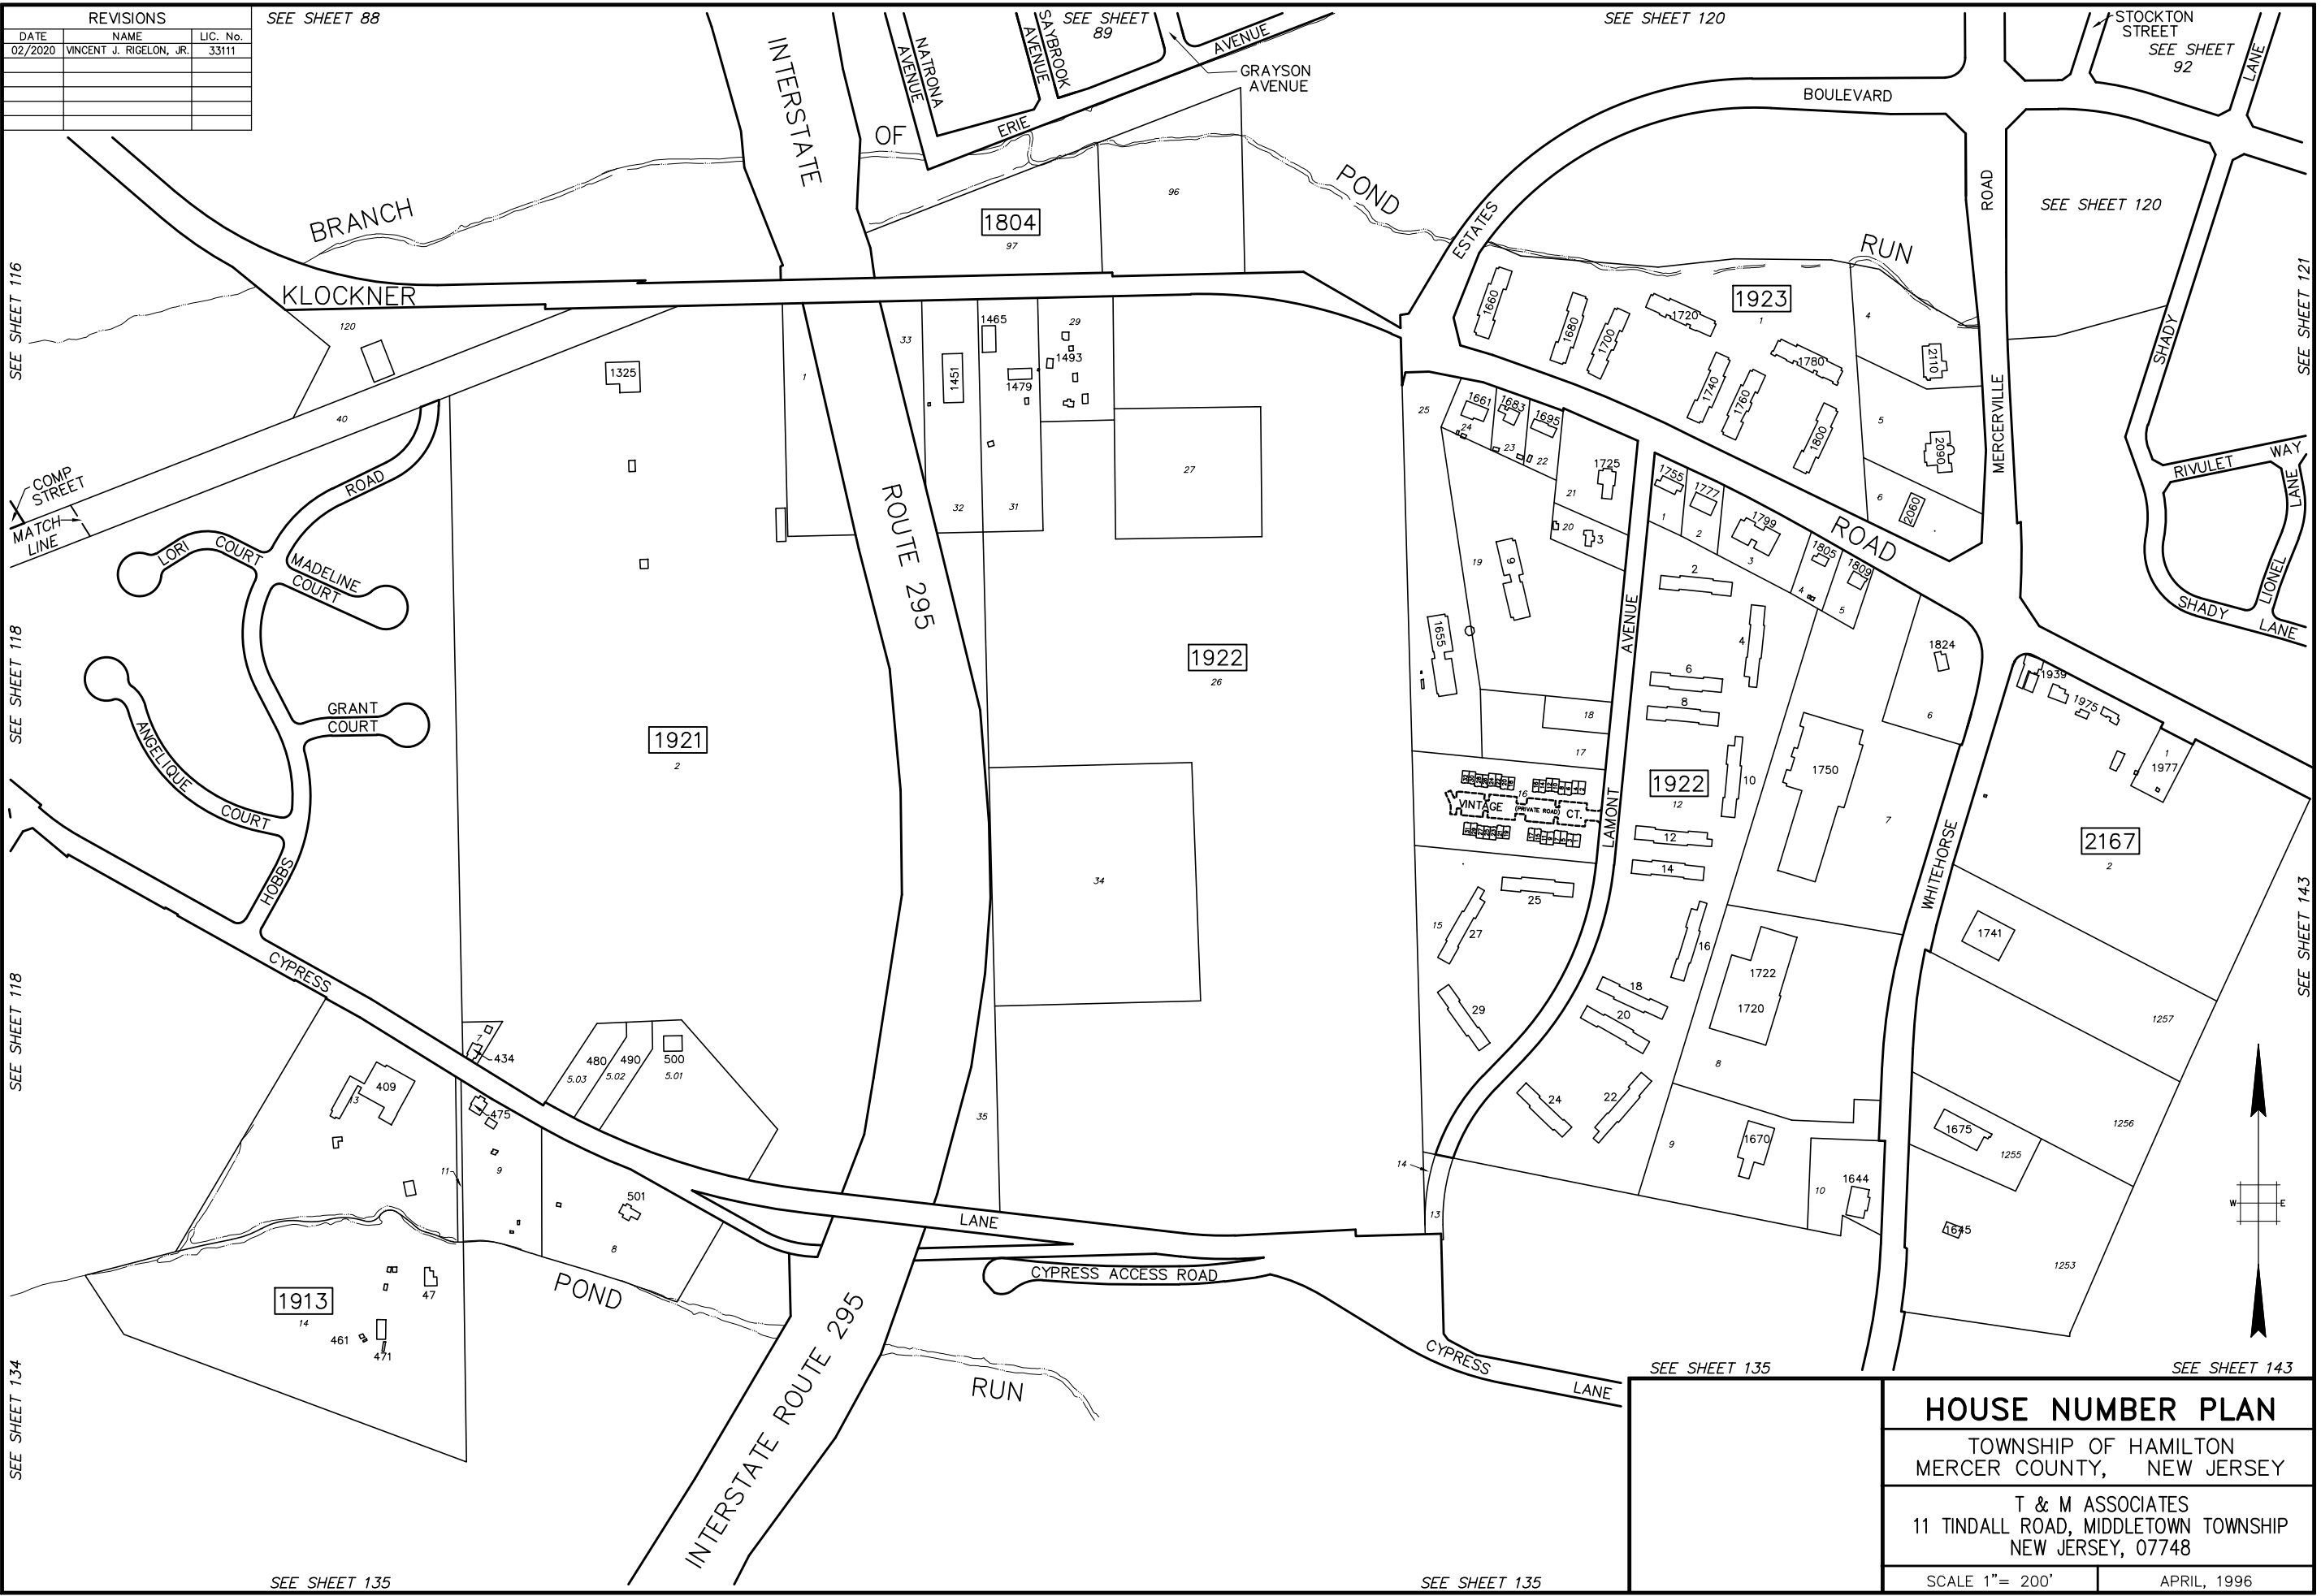

DATE: 06/12/96

BASE: INFO - DCA Rotation: 000000 Base Point: 0.0

REVISIONS		
DATE	NAME	LIC. No.
02/2020	VINCENT J. RIGELON, JR.	33111

SEE SHEET 88

HOUSE NUMBER PLAN	
TOWNSHIP OF HAMILTON MERCER COUNTY, NEW JERSEY	
T & M ASSOCIATES 11 TINDALL ROAD, MIDDLETOWN TOWNSHIP NEW JERSEY, 07748	
SCALE 1" = 200'	APRIL, 1996